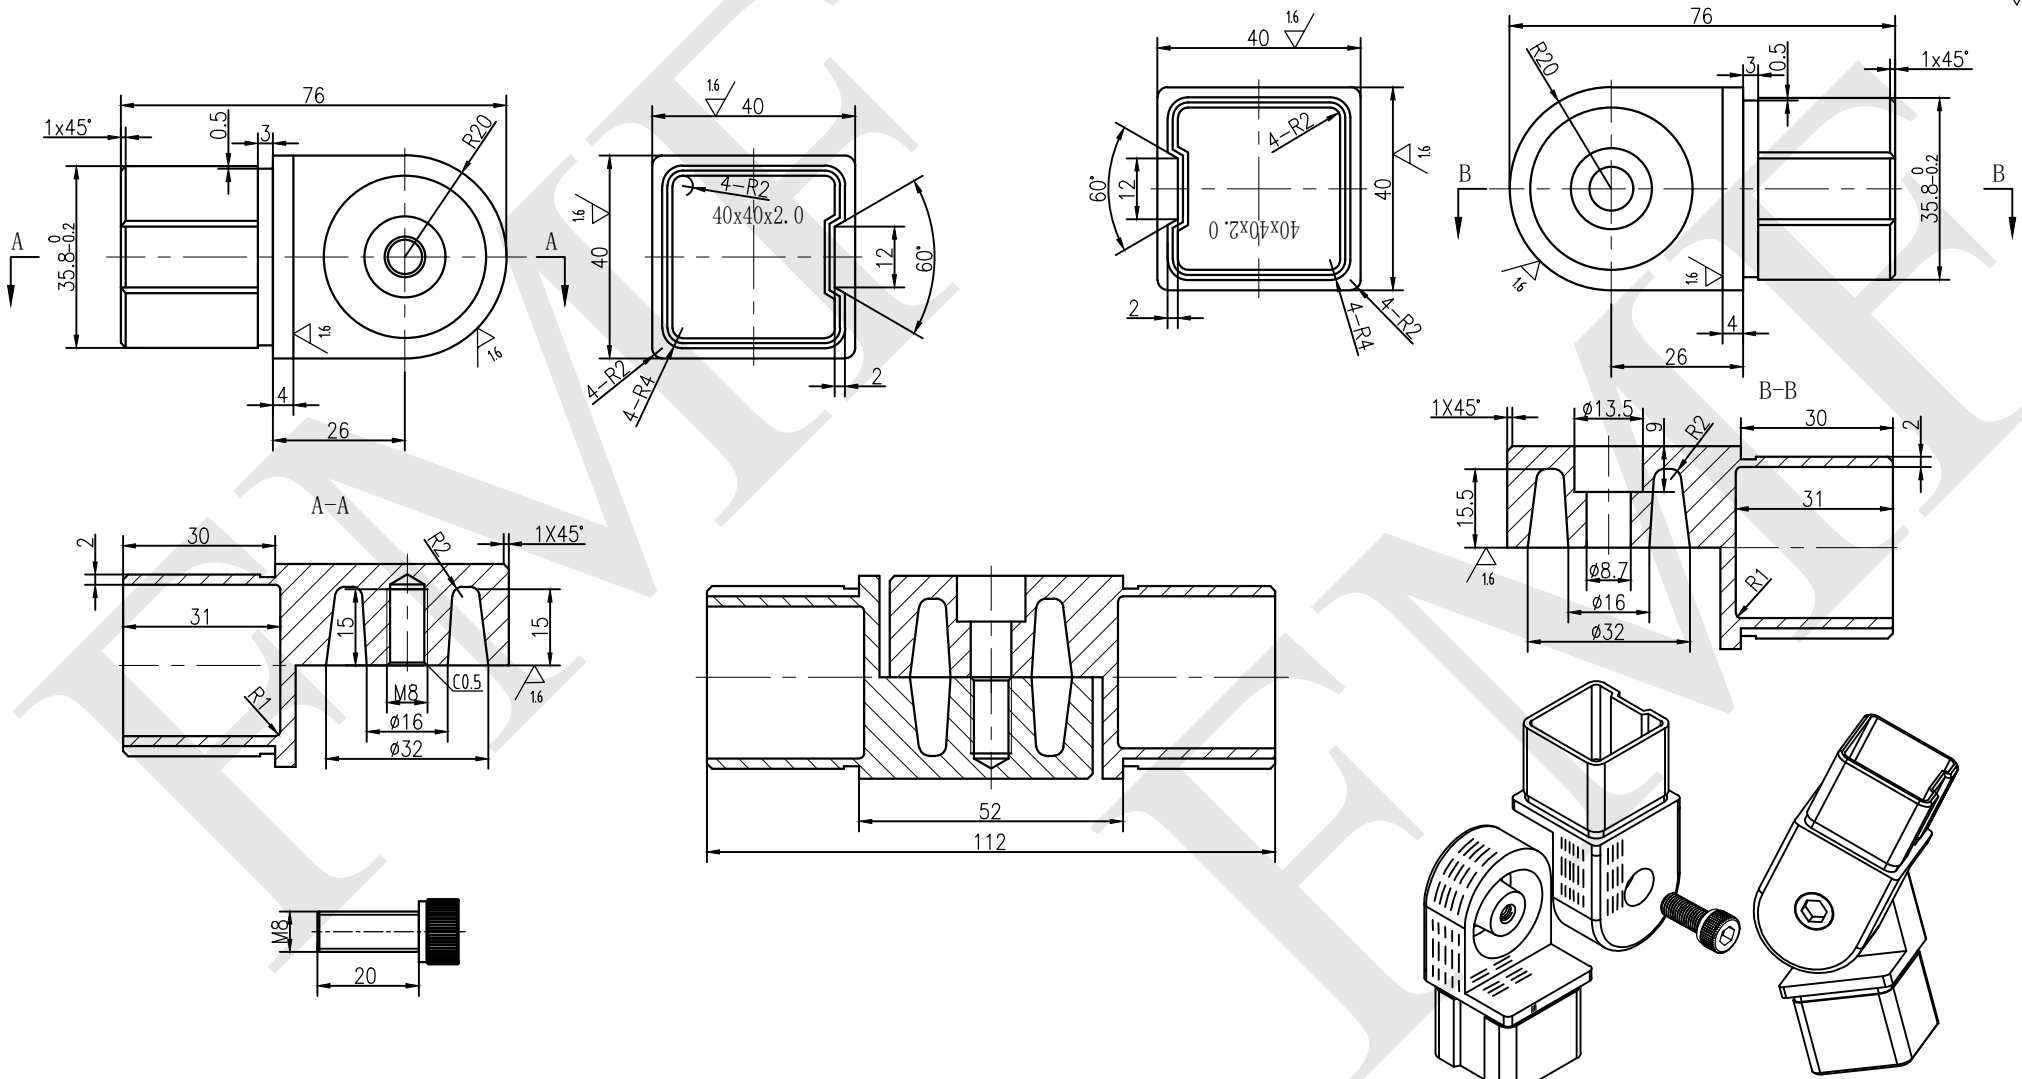

12 11 10 9 8 7 6 5 4 3 2 1

3.2/

<b>NOTES:</b> - PROPRIETARY AND CONFIDENTIAL - THE INFORMATION CONTAINED IN THIS DRAWING IS THE SOLE PROPERTY OF FMF GLASS HARDWARE. ANY REPRODUCTION IN PART OR AS A WHOLE WITHOUT THE WRITTEN PERMISSION OF FMF GLASS HARDWARE IS PROHIBITED.	<b>PRODUCT NAME:</b> Adjustable Square Elbow for 40x40mm Square Handrail		<b>PRODUCT MODEL NUMBER:</b> 135ELB-4040		
	DWG NO. 135ELB-4040_1	UNIT: MM	DWG SIZE/SCALE A4/NTS	<b>FMF GLASS                  HARDWARE</b>	REV. 1
	DATE: 11.22	DRAWN BY: FMF	SHEET 1 OF 1		

12 11 10 9 8 7 6 5 4 3 2 1