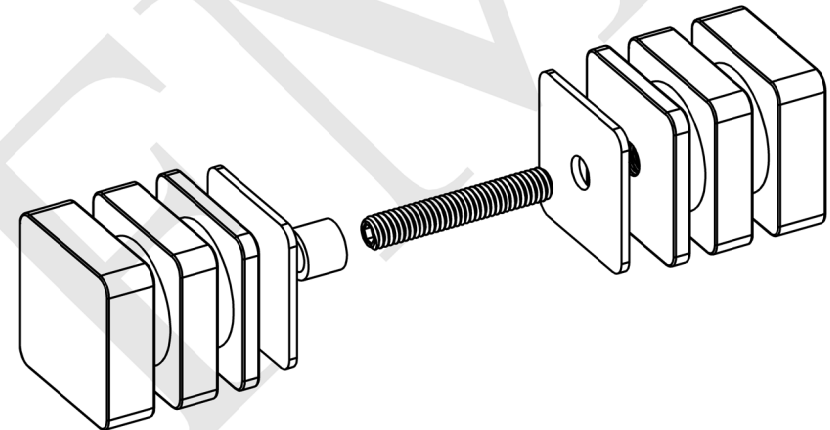

NOTES:

- PROPRIETARY AND CONFIDENTIAL
- THE INFORMATION CONTAINED IN THIS DRAWING IS THE SOLE PROPERTY OF FMF GLASS HARDWARE. ANY REPRODUCTION IN PART OR AS A WHOLE WITHOUT THE WRITTEN PERMISSION OF FMF GLASS HARDWARE IS PROHIBITED.

PRODUCT NAME:

Square Door Knob

PRODUCT MODEL NUMBER:

DK-04

DWG NO.

DK-04_1

UNIT:

MM

DWG SIZE/SCALE

A4/NTS

**FMF GLASS
HARDWARE**

REV.

1

DATE:

05.23

DRAWN BY:

FMF

SHEET 1 OF 1