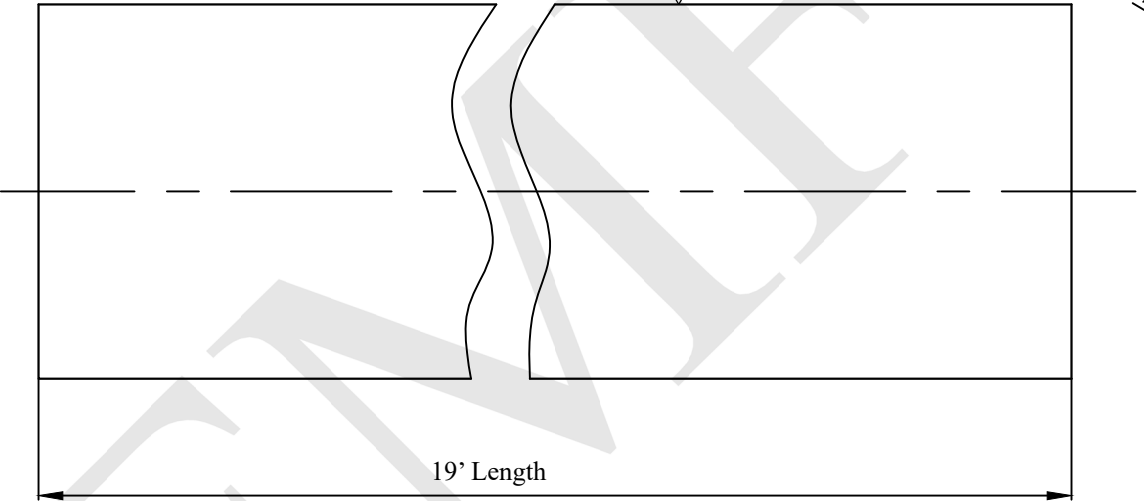

A

<b>NOTES:</b> - PROPRIETARY AND CONFIDENTIAL - THE INFORMATION CONTAINED IN THIS DRAWING IS THE SOLE PROPERTY OF FMF GLASS HARDWARE. ANY REPRODUCTION IN PART OR AS A WHOLE WITHOUT THE WRITTEN PERMISSION OF FMF GLASS HARDWARE IS PROHIBITED.	PRODUCT NAME: 42.4mm Cap Handrail		PRODUCT MODEL NUMBER: RAIL-C42.SS		
	DWG NO. RAIL-C42.SS_1	UNIT: MM	DWG SIZE/SCALE A4/NTS	<b>FMF GLASS                  HARDWARE</b>	REV. 1
	DATE: 10.22	DRAWN BY: FMF			SHEET 1 OF 1