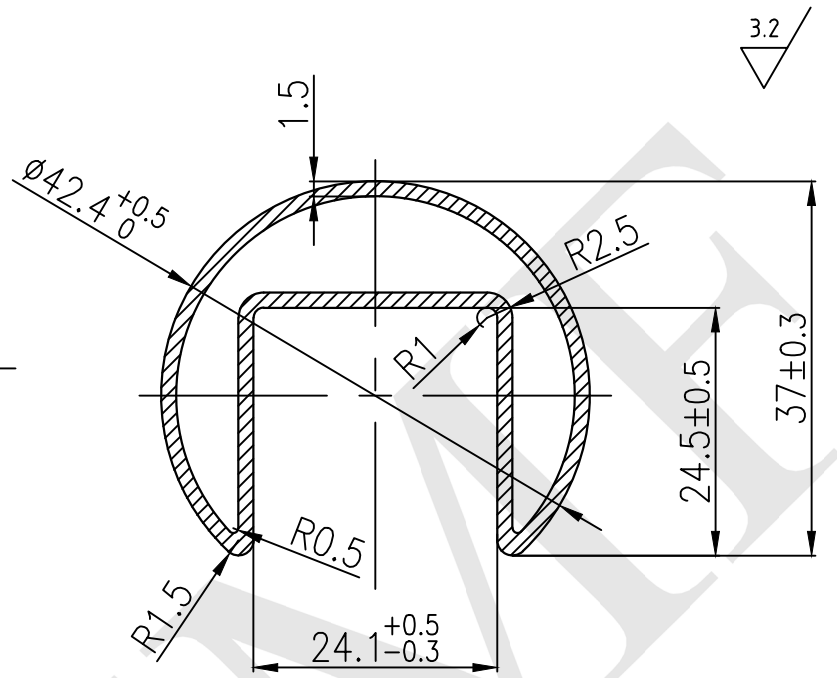

A

<b>NOTES:</b> - PROPRIETARY AND CONFIDENTIAL - THE INFORMATION CONTAINED IN THIS DRAWING IS THE SOLE PROPERTY OF FMF GLASS HARDWARE. ANY REPRODUCTION IN PART OR AS A WHOLE WITHOUT THE WRITTEN PERMISSION OF FMF GLASS HARDWARE IS PROHIBITED.	PRODUCT NAME: 42.4mm Cap Handrail		PRODUCT MODEL NUMBER: RAIL-C42.SS		
	DWG NO. RAIL-C42.SS_1	UNIT: MM	DWG SIZE/SCALE A4/NTS	<b>FMF GLASS                  HARDWARE</b>	REV. 1
	DATE: 10.22	DRAWN BY: FMF			SHEET 1 OF 1