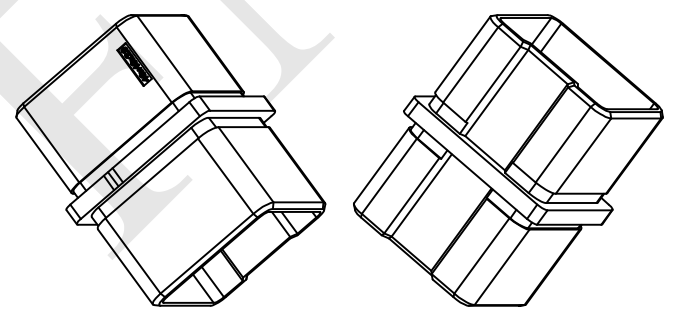

12 11 10 9 8 7 6 5 4 3 2 1

<b>NOTES:</b> - PROPRIETARY AND CONFIDENTIAL - THE INFORMATION CONTAINED IN THIS DRAWING IS THE SOLE PROPERTY OF FMF GLASS HARDWARE. ANY REPRODUCTION IN PART OR AS A WHOLE WITHOUT THE WRITTEN PERMISSION OF FMF GLASS HARDWARE IS PROHIBITED.	PRODUCT NAME: Straight Square Connector for 40x40mm square handrail		PRODUCT MODEL NUMBER: SCC-4040		
	DWG NO. SCC-4040_1	UNIT: MM	DWG SIZE/SCALE A4/NTS	FMF GLASS HARDWARE	
	DATE: 01.23	DRAWN BY: FMF	REV. 1	SHEET 1 OF 1	