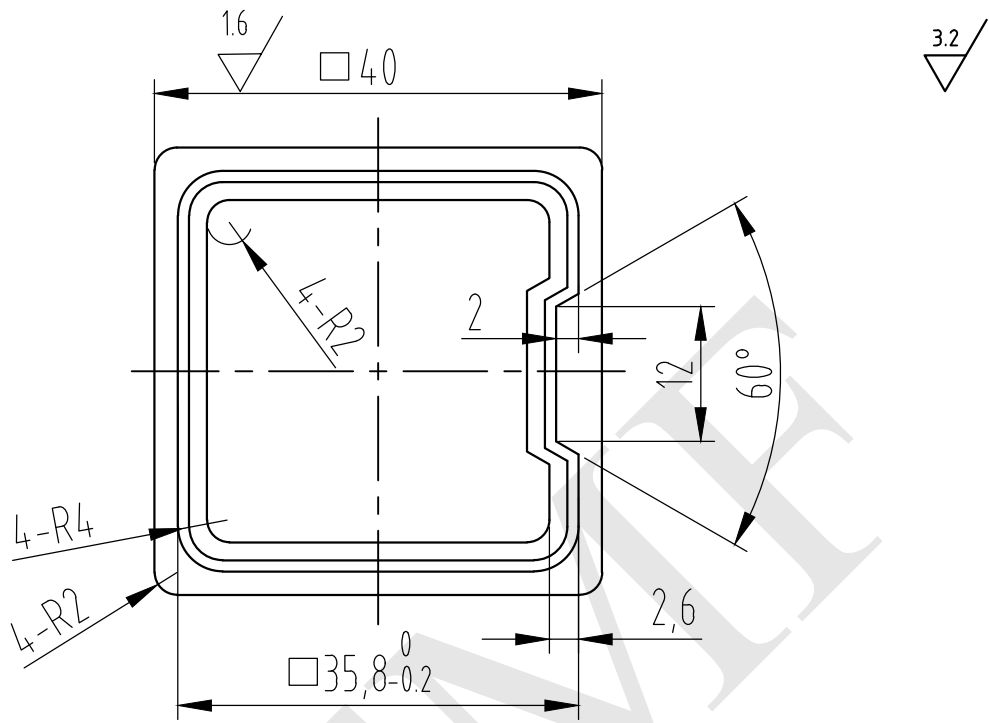

12 11 10 9 8 7 6 5 4 3 2 1

<b>NOTES:</b> - PROPRIETARY AND CONFIDENTIAL - THE INFORMATION CONTAINED IN THIS DRAWING IS THE SOLE PROPERTY OF FMF GLASS HARDWARE. ANY REPRODUCTION IN PART OR AS A WHOLE WITHOUT THE WRITTEN PERMISSION OF FMF GLASS HARDWARE IS PROHIBITED.	PRODUCT NAME: Straight Square Connector for 40x40mm square handrail		PRODUCT MODEL NUMBER: SCC-4040		
	DWG NO. SCC-4040_1	UNIT: MM	DWG SIZE/SCALE A4/NTS	FMF GLASS HARDWARE	
	DATE: 01.23	DRAWN BY: FMF	REV. 1	SHEET 1 OF 1	

12 11 10 9 8 7 6 5 4 3 2 1