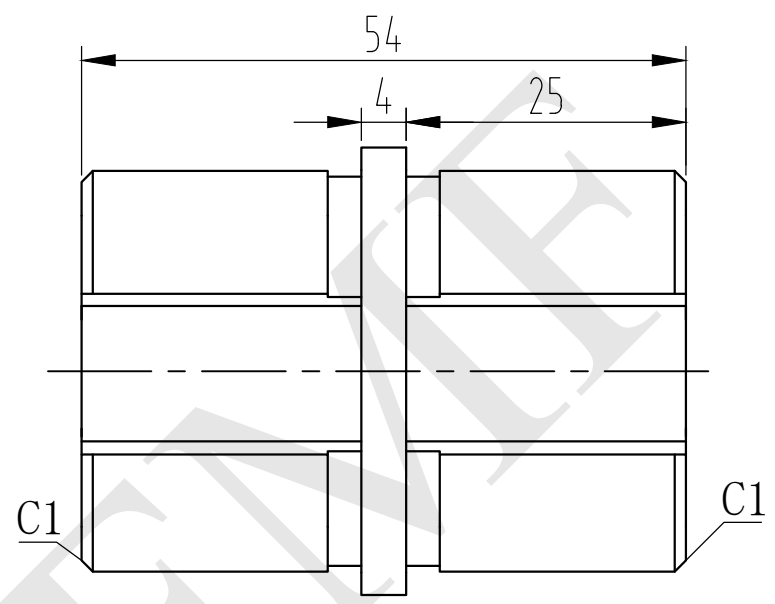

12 11 10 9 8 7 6 5 4 3 2 1

<b>NOTES:</b> - PROPRIETARY AND CONFIDENTIAL - THE INFORMATION CONTAINED IN THIS DRAWING IS THE SOLE PROPERTY OF FMF GLASS HARDWARE. ANY REPRODUCTION IN PART OR AS A WHOLE WITHOUT THE WRITTEN PERMISSION OF FMF GLASS HARDWARE IS PROHIBITED.	PRODUCT NAME: Straight Square Connector for 40x40mm square handrail		PRODUCT MODEL NUMBER: SCC-4040		
	DWG NO. SCC-4040_1	UNIT: MM	DWG SIZE/SCALE A4/NTS	FMF GLASS HARDWARE	
	DATE: 01.23	DRAWN BY: FMF	REV. 1	SHEET 1 OF 1	

12 11 10 9 8 7 6 5 4 3 2 1