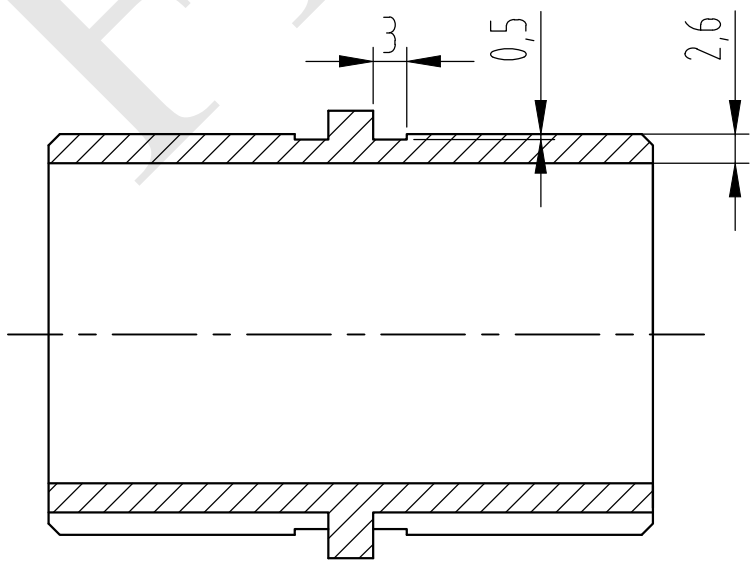

12 11 10 9 8 7 6 5 4 3 2 1

<b>NOTES:</b> - PROPRIETARY AND CONFIDENTIAL - THE INFORMATION CONTAINED IN THIS DRAWING IS THE SOLE PROPERTY OF FMF GLASS HARDWARE. ANY REPRODUCTION IN PART OR AS A WHOLE WITHOUT THE WRITTEN PERMISSION OF FMF GLASS HARDWARE IS PROHIBITED.	PRODUCT NAME: Straight Square Connector for 40x40mm square handrail		PRODUCT MODEL NUMBER: SCC-4040		
	DWG NO. SCC-4040_1	UNIT: MM	DWG SIZE/SCALE A4/NTS	FMF GLASS HARDWARE	
	DATE: 01.23	DRAWN BY: FMF	REV. 1	SHEET 1 OF 1	